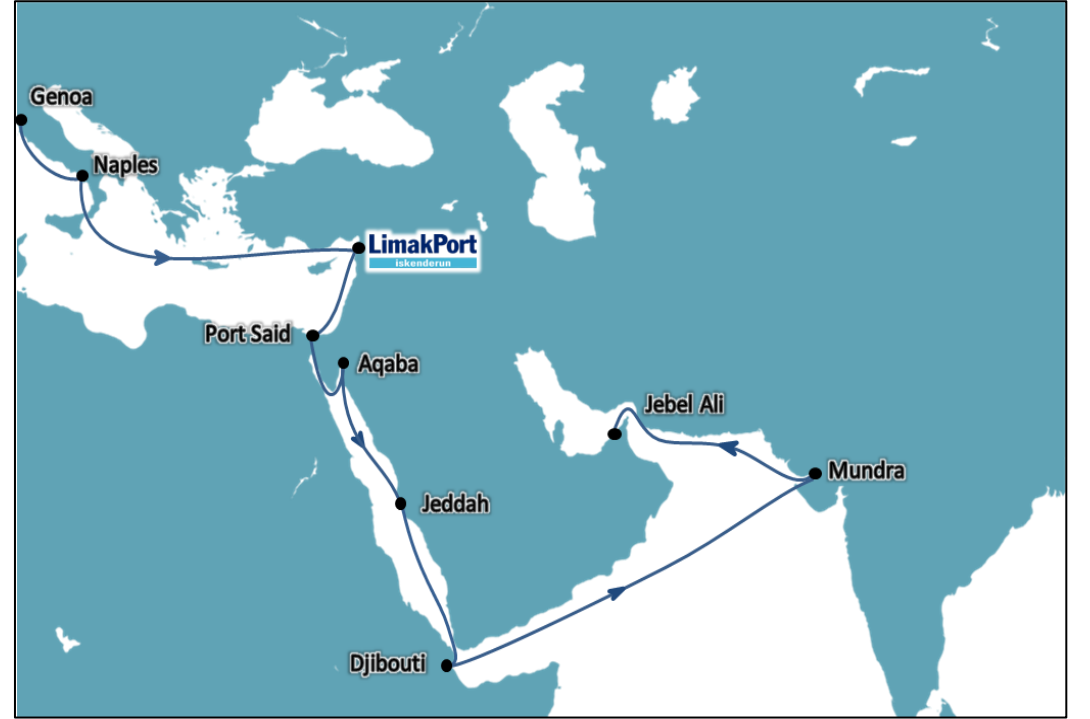

ROTASYON / ROTATION:

LimakPort, MERSİN, ALGECIRAS, SOUTHAMPTON, ROTTERDAM, HAMBURG, ANTWERP, LE HAVRE, TANGIER, MALTA, ALEXANDRIA, DAMIETTA, BEIRUT, LimakPort

UĞRAKLAR / PORTS of CALL	SOUTHAMPTON	ROTTERDAM	HAMBURG	ANTWERP	LE HAVRE			
İHRACAT / EXPORT	12	14	16	18	19			
	SOUTHAMPTON	ROTTERDAM	HAMBURG	ANTWERP	LE HAVRE	ALEXANDRIA	DAMIETTA	BEIRUT
İTHALAT / IMPORT	21	19	18	16	14	4	3	1

Red Sea Gulf İpak

KIZIL DENİZ, ARAP KÖRFEZİ, HİNDİSTAN, PAKİSTAN

OPERATORS : MESSINA

Servisi kullanan hatlar / Carriers On This Service:

- MESSINA

NOTLAR/NOTES :

- Port Said, Akabe, Cidde, Cibuti, Mundra, Jebel Ali limanlarına direkt servis vermekte ve Cidde, Cibuti, üzerinden de aktarmalı olarak diğer Doğu/Güney Afrika limanlarına servis vermektedir.
- Service offers direct export service to ports on rotation and provides transshipment via Jeddah, Djibouti to South/East Africa Ports.

- Direct service to Lebanon, Syria and Egypt ports.

ROTASYON/ROTATION

LimakPort , ALEXANDRIA, PORT SAID, BEIRUT, LATTAKIA

UĞRAK LİMANLARI / PORTS of CALL	Alexandria	Port Said	Beirut	Lattakia
İHRACAT / EXPORT	2	3	4	7
İTHALAT / IMPORT	7	5	3	1

- Service offers direct service to/from Misurata, Libya with short transit time.

UĞRAK LİMANLARI / PORTS of CALL	MISURATA
İHRACAT / EXPORT	5
İTHALAT / IMPORT	4

ROTASYON / ROTATION:
LimakPort, MISURATA

Güncel rotasyon ve transit süreler için lütfen servis sağlayıcınızın resmi bilgilendirmelerini dikkate alınız / Please refer to service providers' official announcements for up to date transit times and rotations.