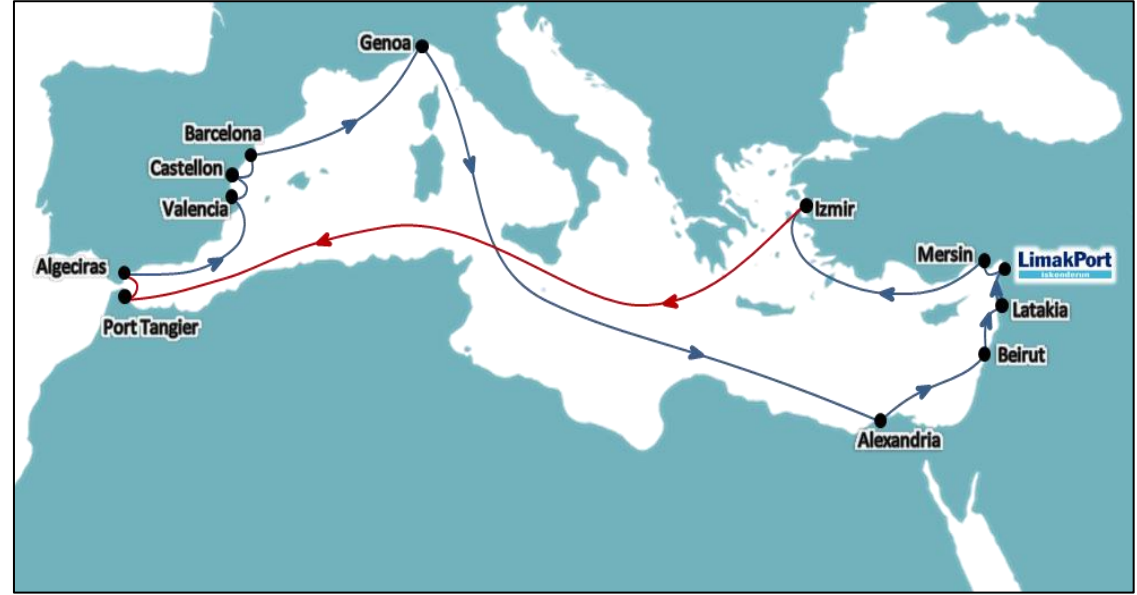

- Direct service to Libya, Lebanon, Egypt and to Algeria ports.
- Provides import service via Malta from various countries.

ROTASYON/ROTATION

LimakPort , TRIPOLI , BEIRUT , DAMIETTA , ALEXANDRIA , MALTA , ALGER , MALTA , MERSIN, **LimakPort**

ROTASYON/ROTATION

LimakPort , PORT SAID, HAIFA

- Provides service to various countries via Port Said for Maersk Line. Provides fast import service from Haifa.
- Sealand serves to all Mediterranean and European ports for import and export cargoes via Port Said

SEM / SLZ

AKDENİZ / MEDITERENNEAN

OPERATOR : Sealand(SLZ), Arkas Line (SEM)

Servisi kullanan hatlar / Carriers On This Service:

- Maersk Line, Sealand
- Arkas Line

NOTLAR/NOTES :

- Batı Akdeniz'e haftalık direkt servis.
 - Valencia/Algeciras/Port Tangier aktarmalarıyla Batı ve Kuzey Afrika servisi vermektedir.
 - Maersk Line aynı zamanda Cezayir ve Tangier limanları üzerinden Kuzey ve Güney Amerika servisi vermektedir.
-
- Direct weekly service to West Mediterranean.
 - Transshipment via Valencia/Algeciras/Port Tangier to West and North Africa.
 - Maersk Line also provides North & South America service via Algeciras and Port Tangier.

ROTASYON / ROTATION:

LimakPort, MERSİN, ALGECIRAS, SOUTHAMPTON, ROTTERDAM, HAMBURG, ANTWERP, LE HAVRE, TANGIER, MALTA, ALEXANDRIA, DAMIETTA, BEIRUT, LimakPort

UĞRAKLAR / PORTS of CALL	SOUTHAMPTON	ROTTERDAM	HAMBURG	ANTWERP	LE HAVRE			
İHRACAT / EXPORT	12	14	16	18	19			
	SOUTHAMPTON	ROTTERDAM	HAMBURG	ANTWERP	LE HAVRE	ALEXANDRIA	DAMIETTA	BEIRUT
İTHALAT / IMPORT	21	19	18	16	14	4	3	1