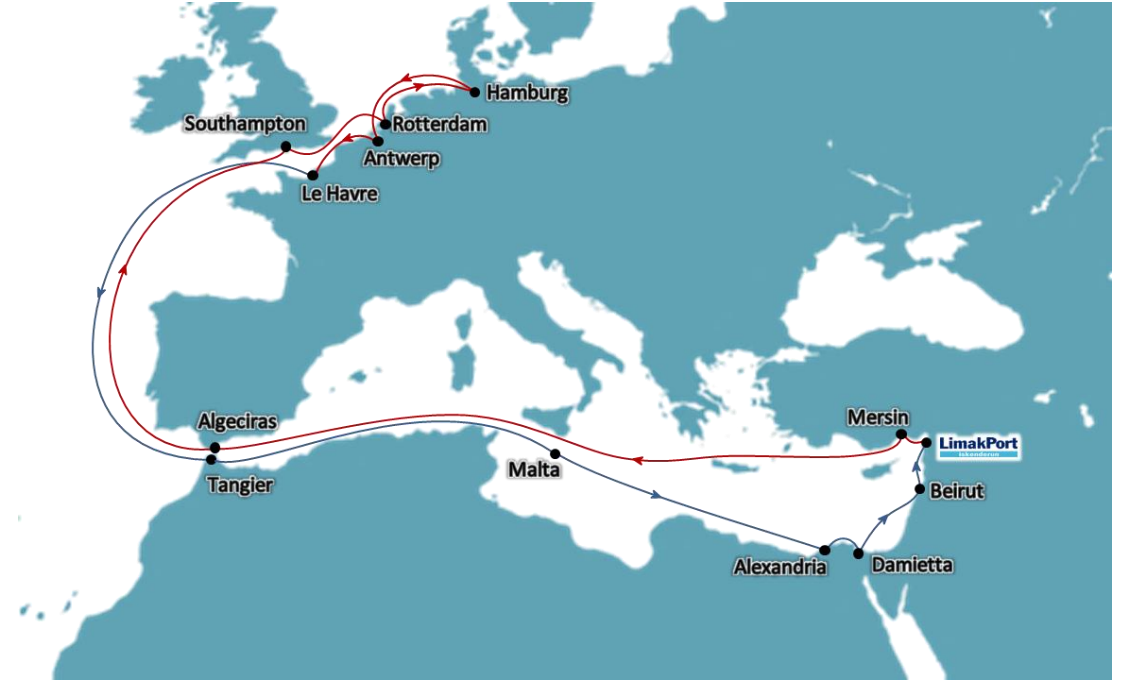

- Direct service to Libya, Lebanon, Egypt and to Algeria ports.
- Provides import service via Malta from various countries.

ROTASYON/ROTATION

LimakPort , TRIPOLI , BEIRUT , DAMIETTA , ALEXANDRIA , MALTA , ALGER , MALTA , MERSIN, **LimakPort**

NC Levant Express

KUZEY AVRUPA – DOĞU AKDENİZ LEVANT SERVİSİ North Europe - East Mediterranean Levant Service

OPERATORS : CMA CGM
ONE(Ocean Network Express)

Servisi kullanan hatlar / Carriers On This Service:

- CMA CGM [NC Levant Express]
- ONE [MEX]

NOTLAR/NOTES :

- Kuzey Avrupa ana limanlarına direkt, Algeciras aktarma limanlarından hızlı servis sağlamaktadır. Avrupa limanlarına ek olarak Akdenizde de Alexandria, Damietta ve Beirut limanlarından hızlı ithalat servisi sunmaktadır.
- Service offers direct service to/from North Europe mainports and also fast direct service from Alexandria, Damietta and Beirut

- Direct service to Lebanon, Syria and Egypt ports.

ROTASYON/ROTATION

LimakPort , ALEXANDRIA, PORT SAID, BEIRUT, LATTAKIA

UĞRAK LİMANLARI / PORTS of CALL	Alexandria	Port Said	Beirut	Lattakia
İHRACAT / EXPORT	2	3	4	7
İTHALAT / IMPORT	7	5	3	1